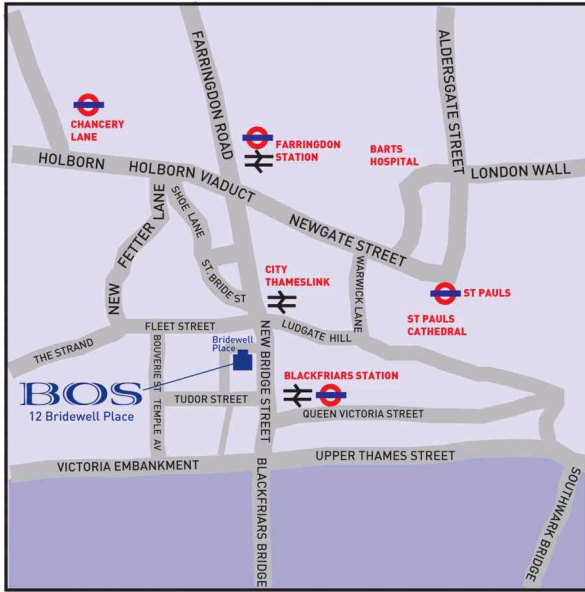

How to find us

By train:

London Blackfriars and City Thameslink Rail Stations are very close. Other London mainline stations are just a few underground or bus stops away.

By Underground:

Blackfriars (District and Circle Line), Bank (Northern and Central), Chancery Lane and St Pauls (Central Line), Farringdon (Metropolitan and Hammersmith and City) are easy walking distance.

By Bus:

4, 11, 15, 17, 23, 26, 45, 46, 63, 76, 100, 172, 388 all stop close by.

By Car:

Bridewell Place is in the Congestion Charging Zone. Parking meters are available nearby. There is a National Car Park (NCP) close by, just off Ludgate Hill (Telephone 0870 6067050).